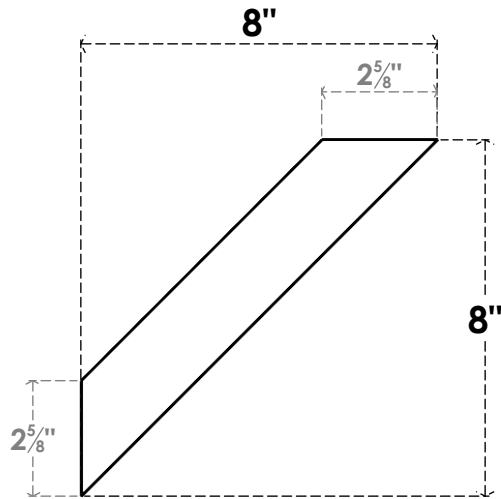

ITEM NUMBER: BRCPC060X08000X08000TRA

6"W X 8"D X 8"H TRADITIONAL ARCHITECTURAL GRADE PVC CLOSED KNEE BRACE

SIDE PROFILE

FRONT PROFILE

ISOMETRIC

EKENA MILLWORK
2300 WEST MAIN ST.
CLARKSVILLE, TX 75426
TOLL FREE: 866-607-0453
WWW.EKENAMILLWORK.COM