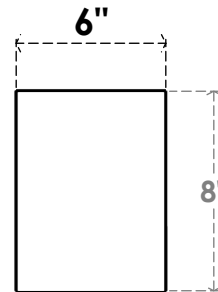

ITEM NUMBER: BRCPC060X08000X08000TRA

6"W X 8"D X 8"H TRADITIONAL ARCHITECTURAL GRADE PVC CLOSED KNEE BRACE

SIDE PROFILE

FRONT PROFILE

ISOMETRIC

EKENA MILLWORK
2300 WEST MAIN ST.
CLARKSVILLE, TX 75426
TOLL FREE: 866-607-0453
WWW.EKENAMILLWORK.COM